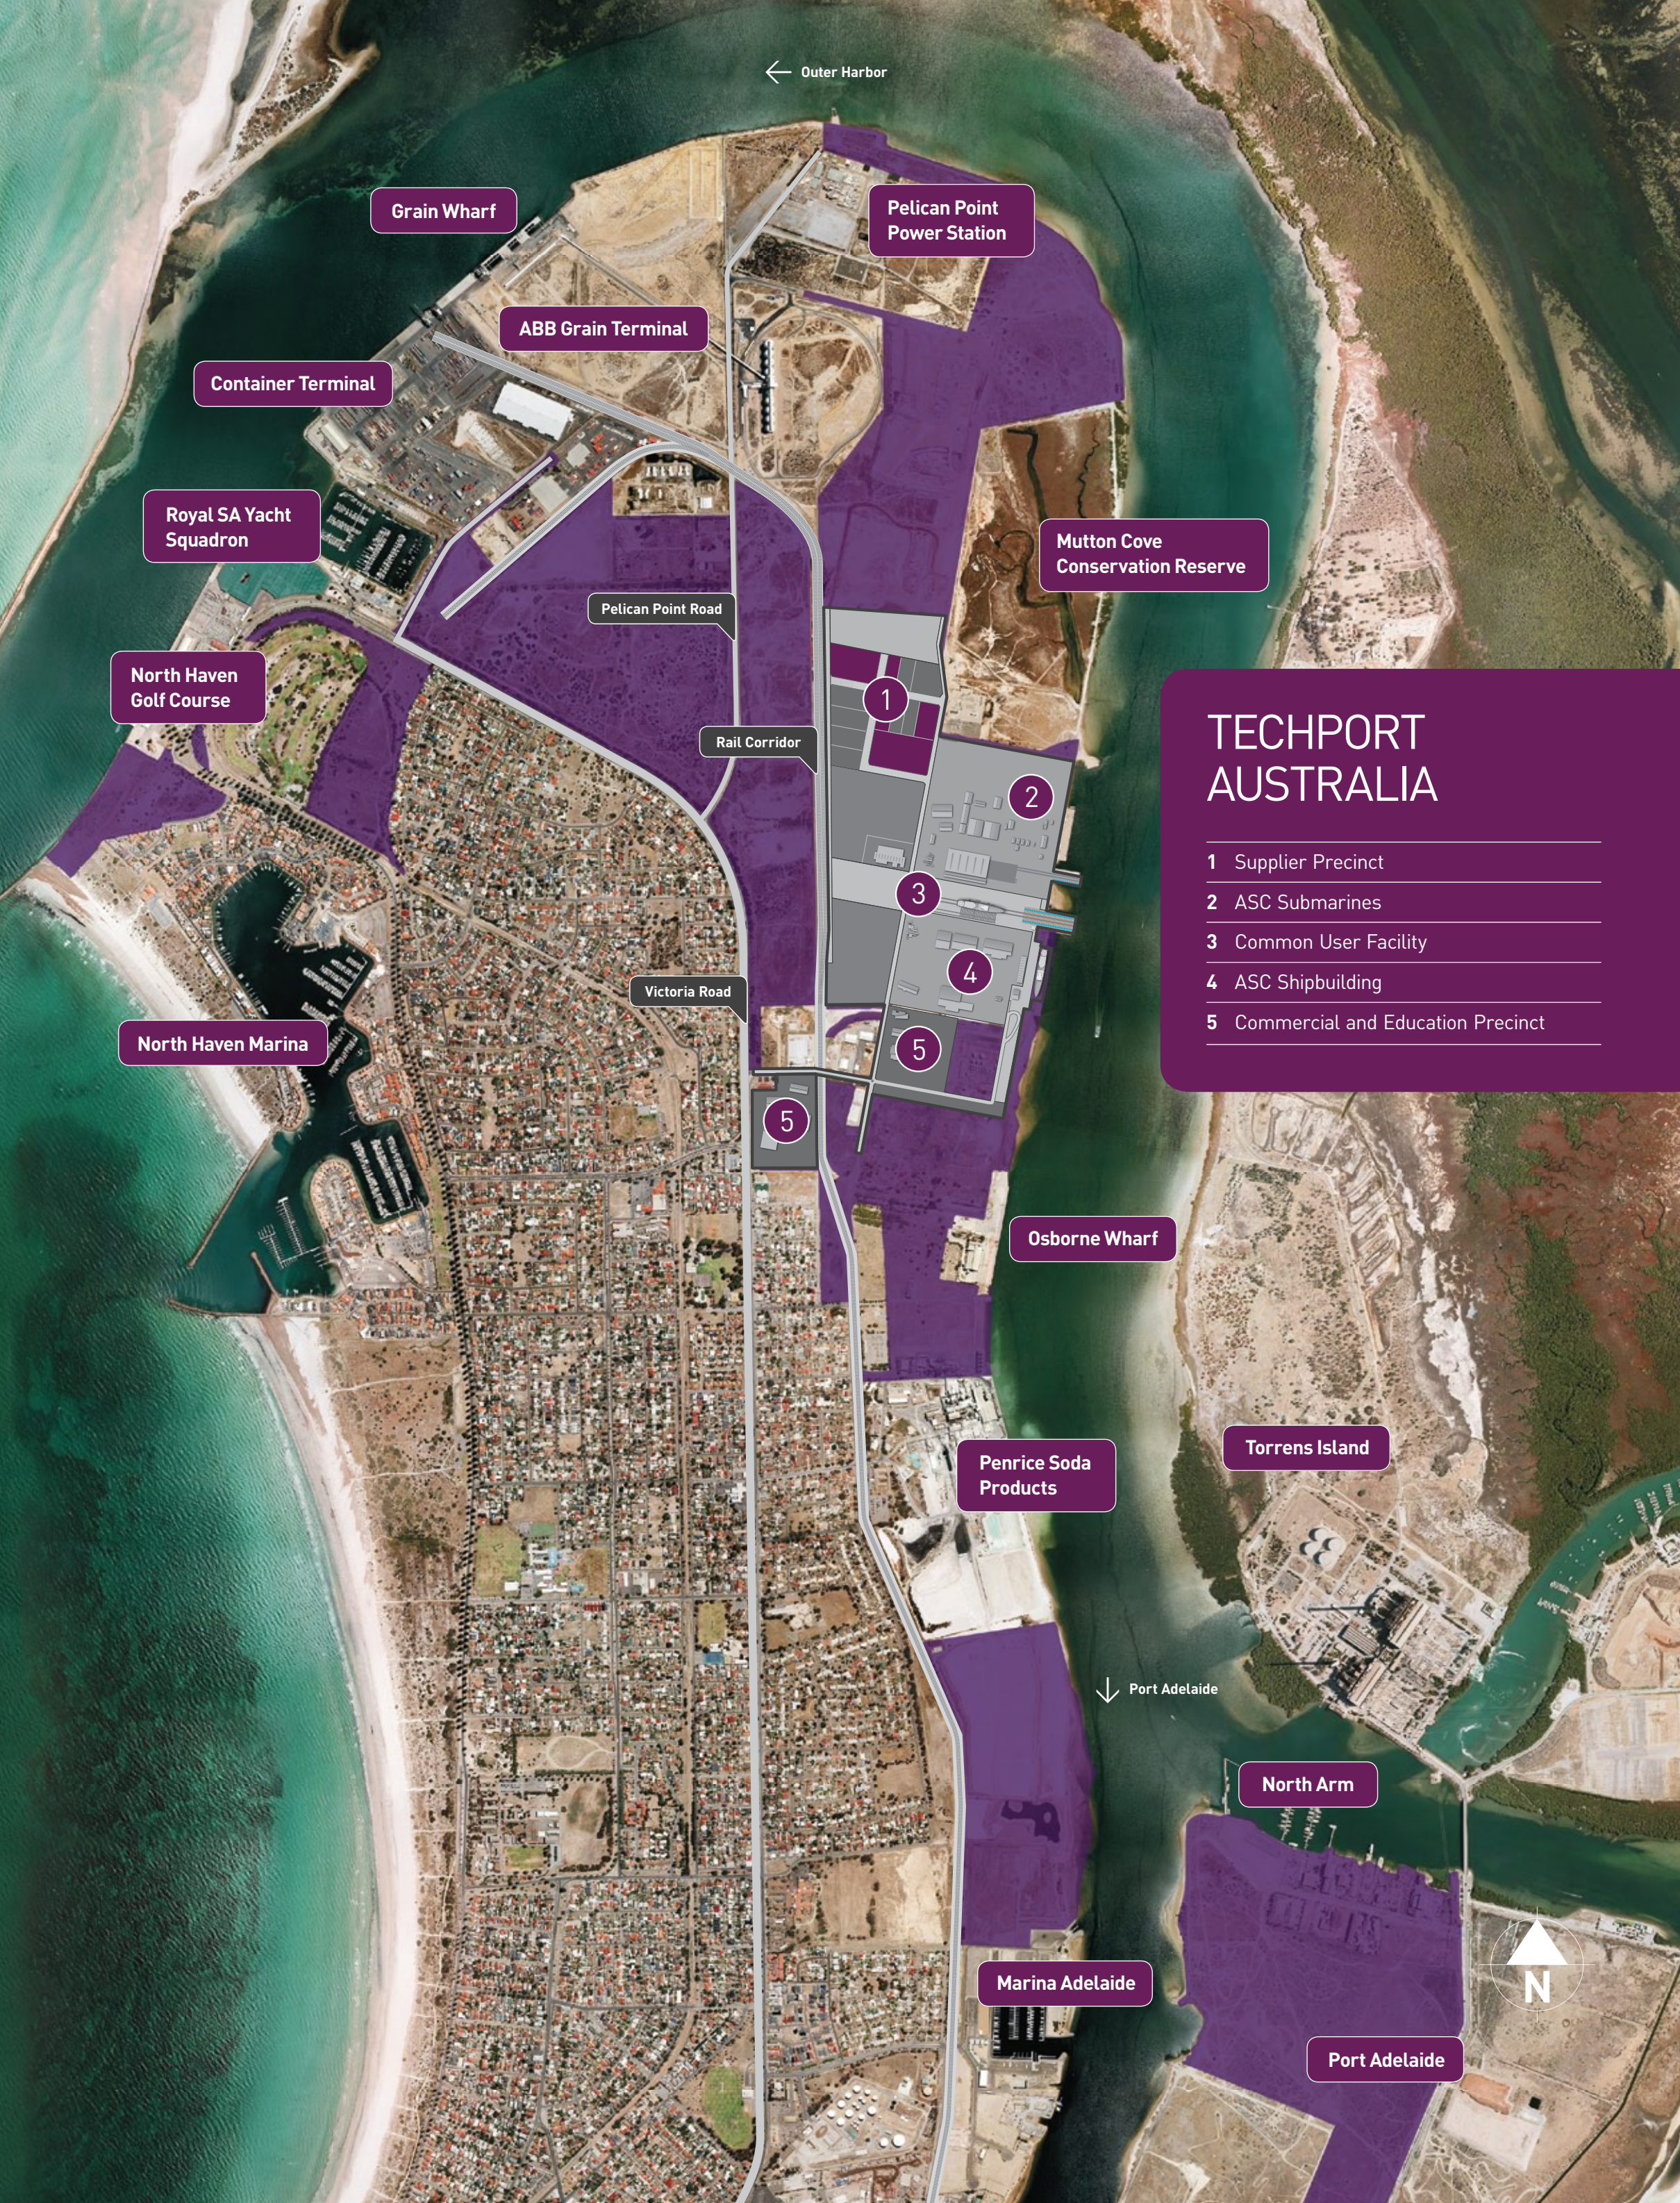

LEFEBVRE PENINSULA

← Outer Harbor

Grain Wharf

Pelican Point Power Station

ABB Grain Terminal

Container Terminal

Royal SA Yacht Squadron

Mutton Cove Conservation Reserve

Pelican Point Road

North Haven Golf Course

Rail Corridor

TECHPORT AUSTRALIA

- 1 Supplier Precinct
- 2 ASC Submarines
- 3 Common User Facility
- 4 ASC Shipbuilding
- 5 Commercial and Education Precinct

North Haven Marina

Victoria Road

Osborne Wharf

Torrens Island

Penrice Soda Products

↓ Port Adelaide

North Arm

Marina Adelaide

Port Adelaide